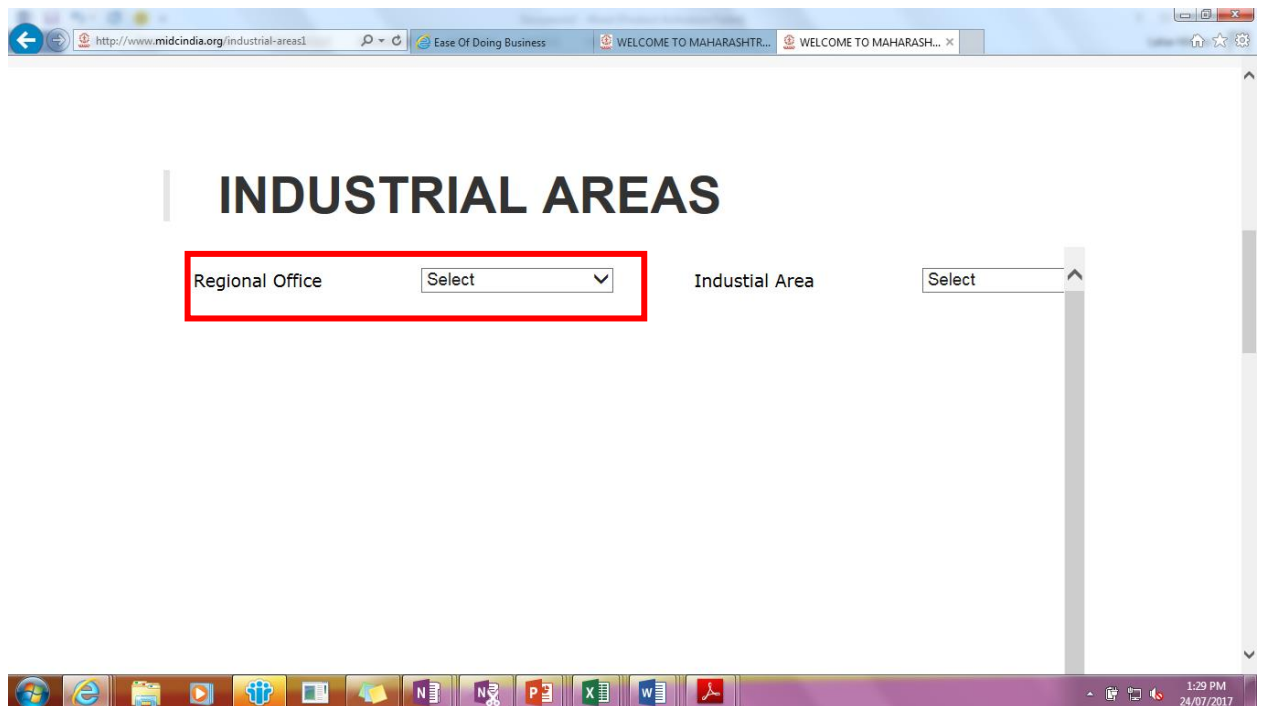

Procedure to view 'Land Use Plan'

1. Log onto MIDC Website www.midcindia.org and click on 'Menu'.

2. Click on 'Investment Destination'.

3. Click on 'Industrial Area'.

4. Select 'RO', Select 'Industrial Area' and click on 'Search'. Information regarding the location, infrastructure, city information, land use plan, maps, etc. are available here.

5. Click on 'Industrial Map' to view the Land Use Plan.

Land Use Plan:

- Layers
- 0
 - 1 AMENITIES
 - 1 COMMERCIAL ALLOT
 - 1 COMMERCIAL VACA
 - 1 DISPUTED LAND
 - 1 ELECTRIC CORRIDOR
 - 1 ENCROACHMENT
 - 1 FOREST
 - 1 INDUSTRIAL ALLOT
 - 1 INDUSTRIAL VACAN
 - 1 NALA
 - 1 OPEN SPACE
 - 1 PAPCOMMERCIAL
 - 1 PAPINDUSTRIAL ALI
 - 1 PAPINDUSTRIAL VA
 - 1 RESIDENTIAL ALLOT
 - 1 RESIDENTIAL VACAN
 - 1 ROADS
 - 1 SHEET
 - 1 SHEET TEXT
 - 1 UNPLOTABLE LAND
 - DIM
 - PLOT-NO
 - PLOTS
 - TABLE