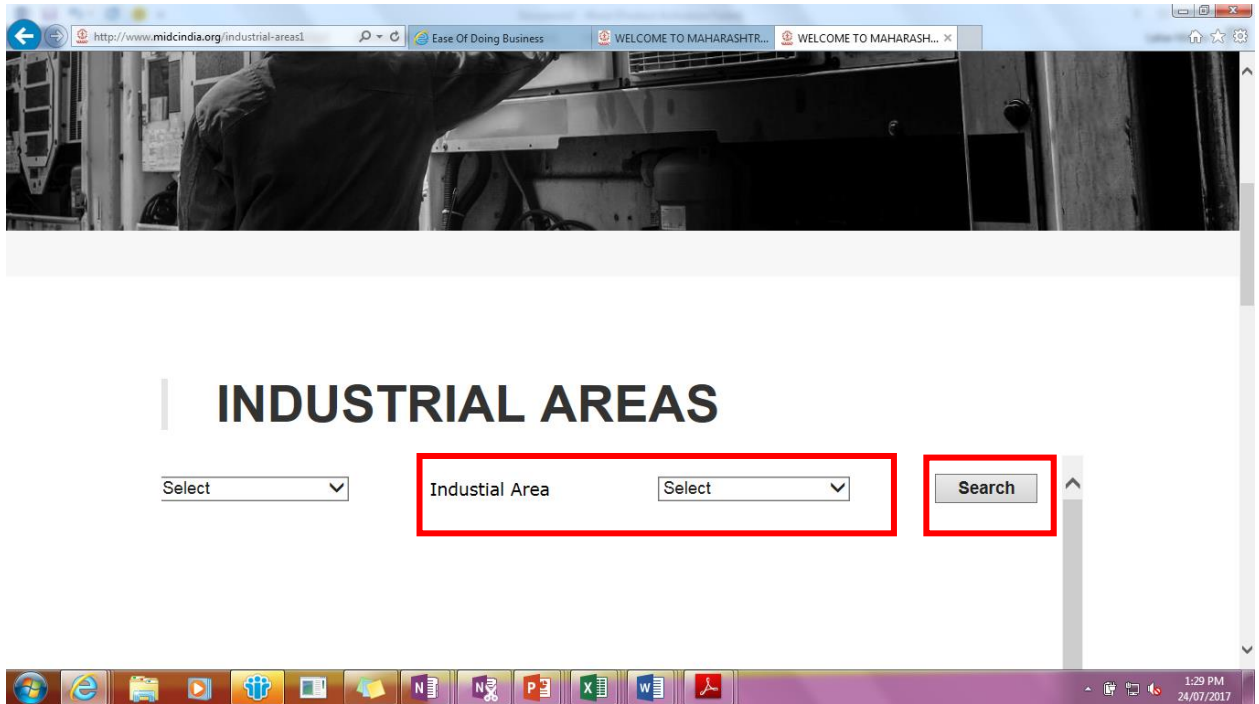

Procedure to view 'Land Use Plan'

1. Log onto MIDC Website www.midcindia.org and click on 'Menu'.

2. Click on 'Investment Destination'.

3. Click on 'Industrial Area'.

4. Select 'RO', Select 'Industrial Area' and click on 'Search'. Information regarding the location, infrastructure, city information, land use plan, maps, etc. are available here.

5. Click on 'Industrial Map' to view the Land Use Plan.

Land Use Plan:

- Layers
- 0
 - 1 AMENITIES
 - 1 COMMERCIAL ALLOT
 - 1 COMMERCIAL VACA
 - 1 DISPUTED LAND
 - 1 ELECTRIC CORRIDOR
 - 1 ENCROACHMENT
 - 1 FOREST
 - 1 INDUSTRIAL ALLOT
 - 1 INDUSTRIAL VACAN
 - 1 NALA
 - 1 OPEN SPACE
 - 1 PAPCOMMERCIAL
 - 1 PAPINDUSTRIAL ALI
 - 1 PAPINDUSTRIAL VA
 - 1 RESIDENTIAL ALLOT
 - 1 RESIDENTIAL VACAN
 - 1 ROADS
 - 1 SHEET
 - 1 SHEET TEXT
 - 1 UNPLOTABLE LAND
 - DIM
 - PLOT-NO
 - PLOTS
 - TABLE